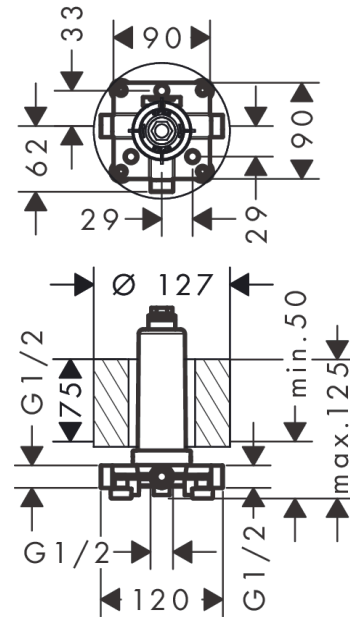

### Description

#### product features

- includes polystyrene sheathing as a placeholder during installation

### Scale drawing

**Rainmaker Select**  
**Basic set for overhead shower with ceiling connector**  
Surfaces: n.a. Article Number: **24010180**